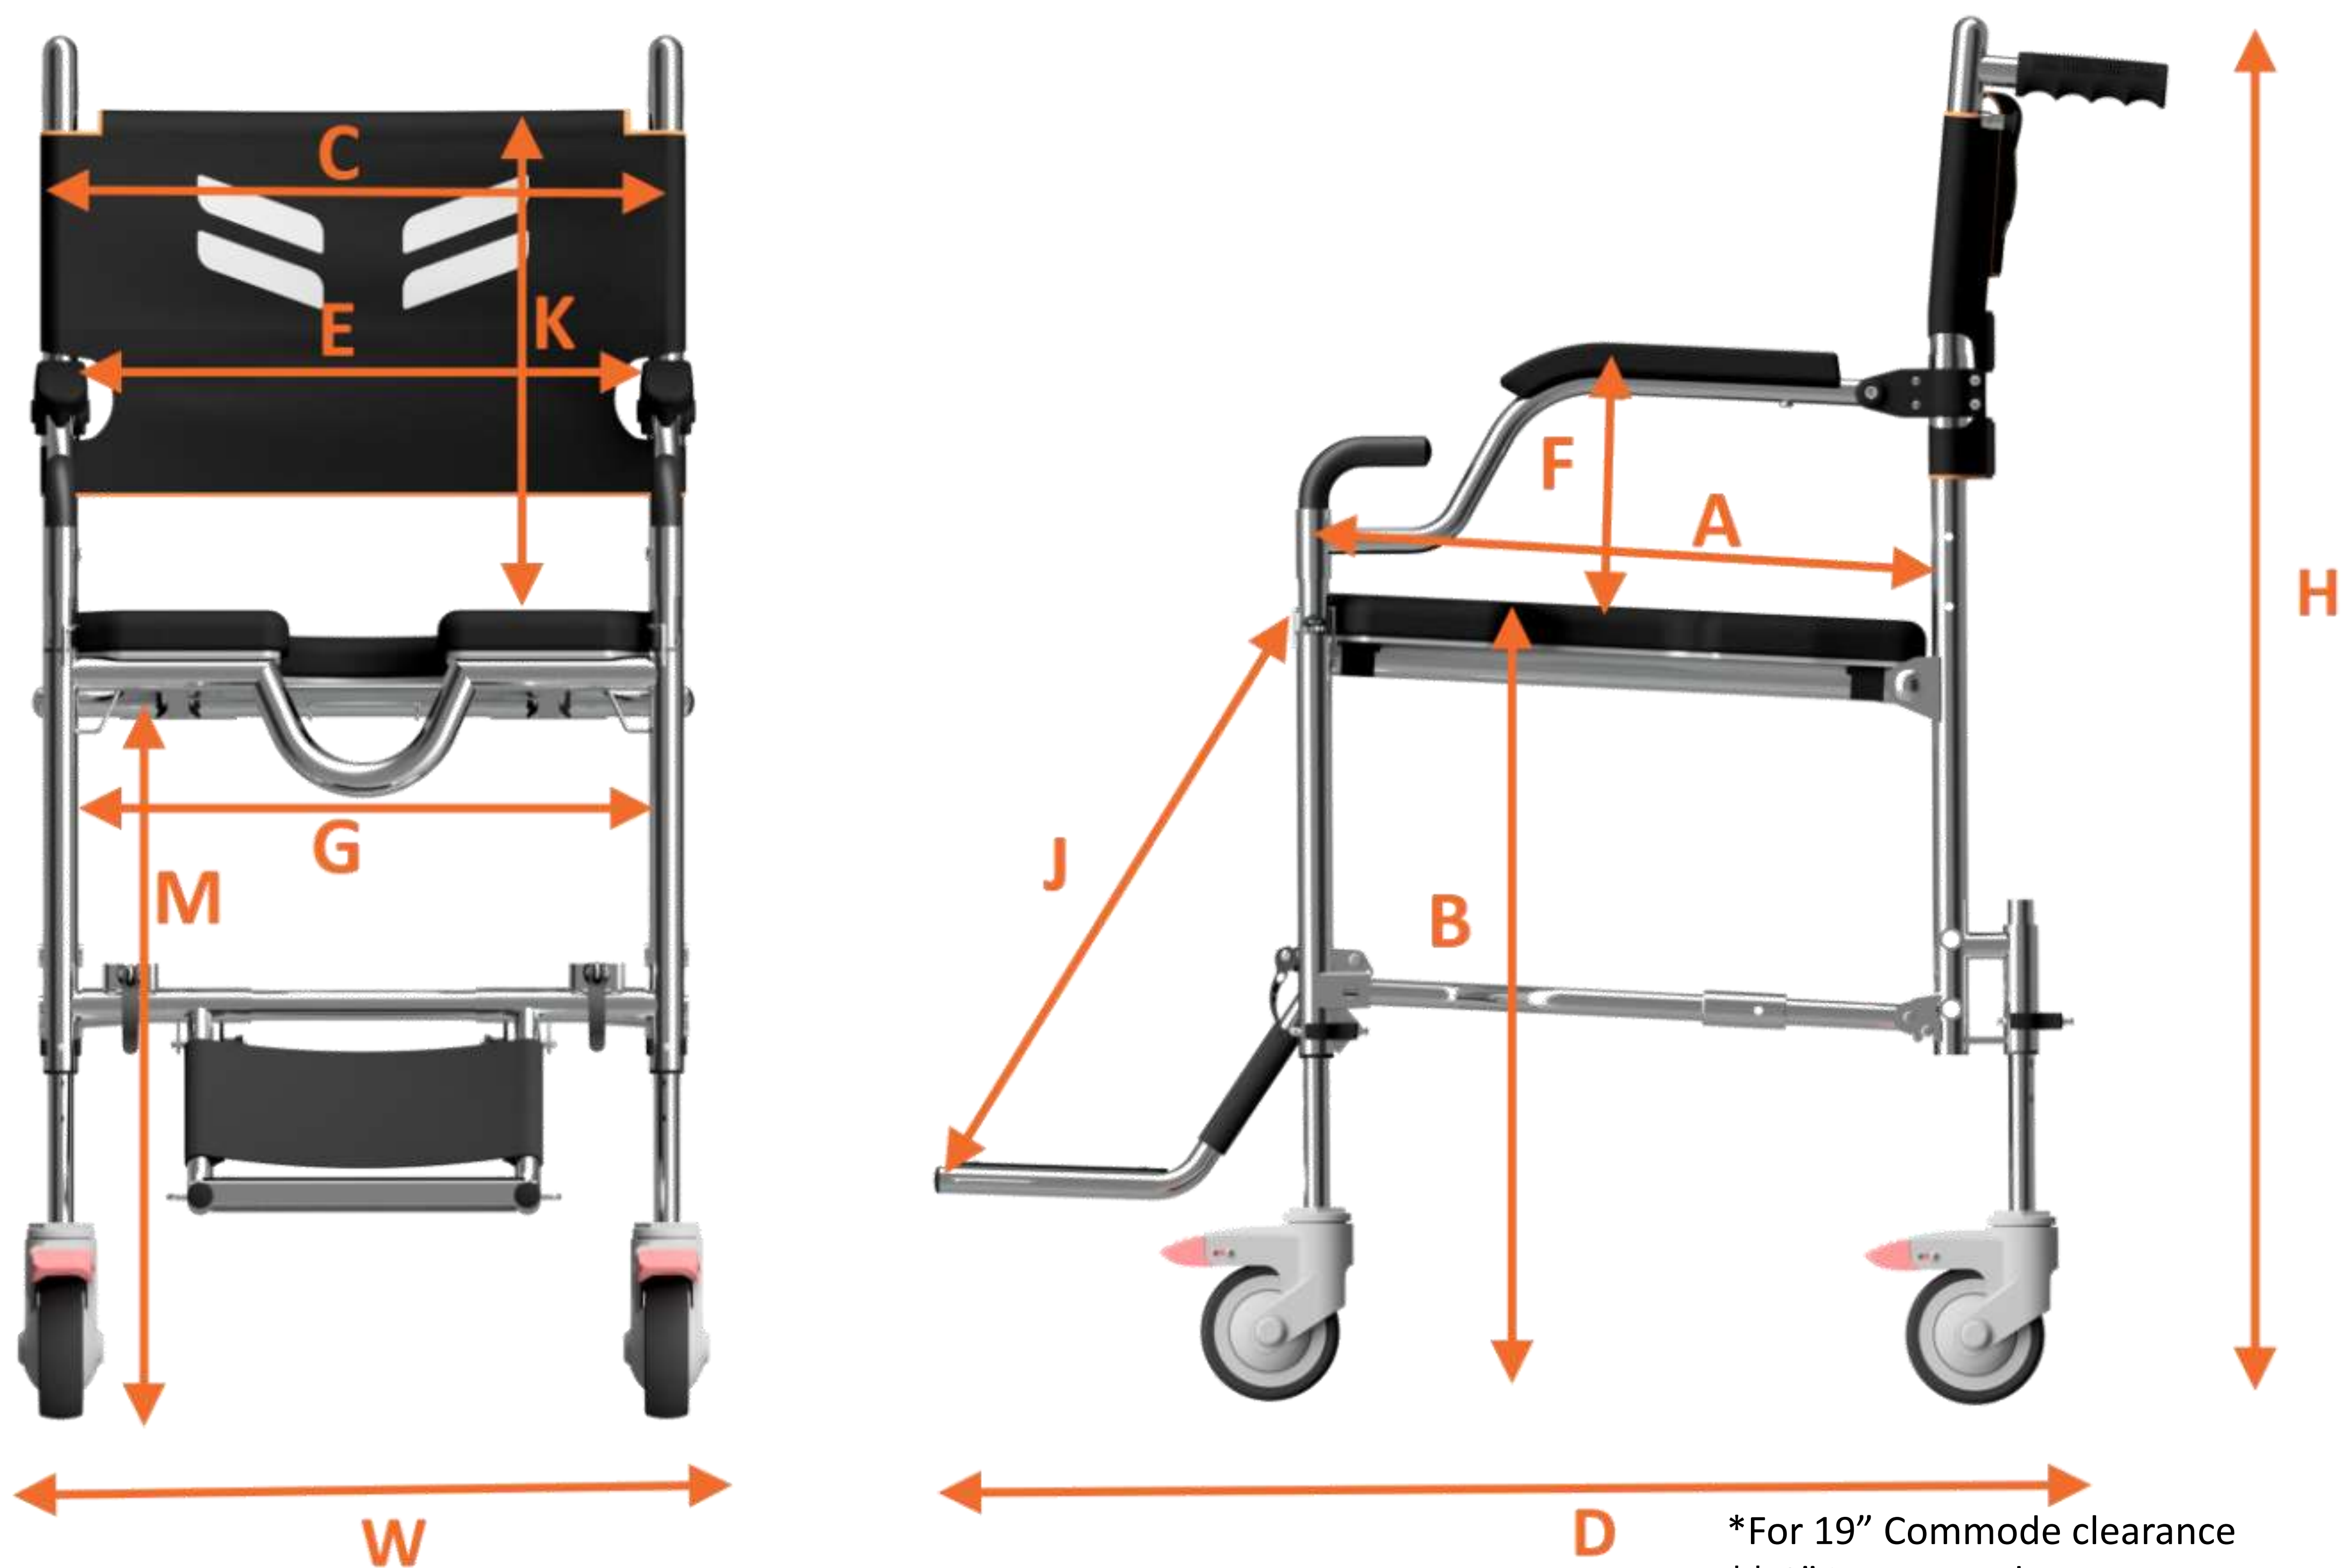

Frido

SPECIFICATIONS (Attendant-Propelled)

PARAMETERS	NOTATION	MODEL	
		FS168AN (NARROW)	FS168AW (WIDE)
Dimension	H* x W x D	39" x 20" x 32"	39" x 22" x 32"
Weight	-	16 Kg	16.5 Kg
Weight Capacity	-	120 Kg	120 Kg
Seat Dimensions	-	18" x 18"	18" x 18"
Width Between Arms	E	15.5"	17.5"
Commode Clearance	M** x G	(17"-21") x 16"	(17"-21") x 18"
Seat Depth	A	18"	18"
Foot Plate Distance	J	16.5", 18", 19.5"	16.5", 18", 19.5"
Seat to Arm Height	F	7.5"	7.5"
Seat Height	B**	20"-24"	20"-24"
Back Dimensions	K x C	14" x 17"	14" x 19"

*For 19" Commode clearance
 ** 1" Increment between two successive heights