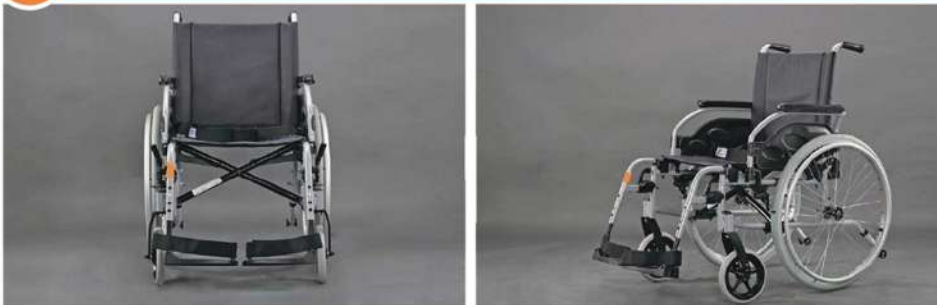

is the ideal solution for those looking for a quality, robust, economical and easy-to-use manual wheelchair.

FREEDOM 5000 is a strong and lightweight foldable steel wheelchair that has been designed for easy transportation. The frame is easily adjustable that makes it suitable for daily use. A safety belt and heel strap have been incorporated into the design for safety and the seat comes with an attachable padded cushion for extra comfort, making this model a perfect aide to face any challenge head-on.

VARIANTS AVAILABLE

1 SELF PROPELLED WITH 24" REAR WHEEL

2 TRANSIT WITH 12" REAR WHEEL

FREEDOM 5000

FEATURES

DETACHABLE, SWING IN SWING OUT LEGREST

HEIGHT ADJUSTABLE FOOT TUBE

EFFORTLESS AND CONVENIENT FOLDING

BRAKE LEVER HEIGHT ADJUSTMENT FOR EASY USER SHIFTING

DETACHABLE, SWING AWAY ARMRESTS

DETACHABLE 24" PU TYRE WITH QUICK RELEASE AXLE

ANTI TIPPERS FOR SLOPES

PADDED CUSHION

VARIANT: TRANSIT

YOUR DAILY COMPANION

- Steel, foldable, with aluminum forks.
- Tricolour chassis (black, blue and gray).
- Cross braces (X-members) for strut support between the two side frames.
- Compact and foldable for easy transport and storage.
- Padded cushions and nylon backrest for ultimate comfort.
- Backrest fixed at 7° for optimum ease.
- Foldable armrests with upholstered cushion.
- Detachable foldable footrests for ease-of-use.
- 12" or 24" rear wheels (hand rim in anodized aluminum).
- 8" front wheels.
- Available with a wide range of accessories.